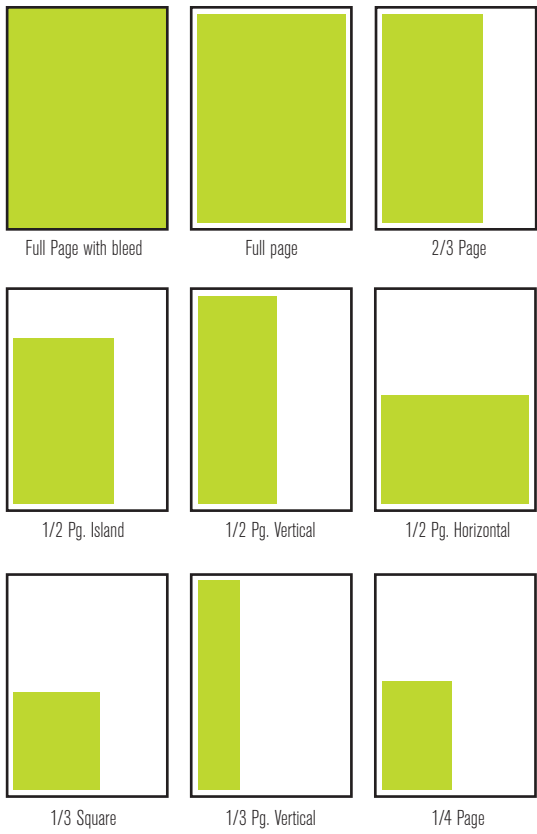

# Black & White Rates

Ad Size	Width x Depth	1x	4x	7x	12x
Full Page	7" x 10"	\$5,850	\$4,365	\$4,155	\$3,725
2/3 Page	4.5" x 10"	\$4,700	\$3,505	\$3,340	\$2,905
1/2 Pg. Island	4.5" x 7.5"	\$4,470	\$3,240	\$3,090	\$2,670
1/2 Pg. Vertical	3.25" x 10"	\$4,205	\$2,935	\$2,795	\$2,510
1/2 Pg. Horizontal	7" x 4.875"	\$4,205	\$2,935	\$2,795	\$2,510
1/3 Pg. Square	4.5" x 4.875"	\$3,270	\$2,385	\$2,270	\$2,000
1/3 Pg. Vertical	2.1875" x 10"	\$3,270	\$2,385	\$2,270	\$2,000
1/4 Page	3.25" x 4.875"	\$2,295	\$1,675	\$1,600	\$1,430

# Color Rates

EFFECTIVE JANUARY 2009 • ISSUED SEPTEMBER 2008

Ad Size	Width x Depth	1x	4x	7x	12x
Full Page	7" x 10"	\$7,380	\$5,895	\$5,685	\$5,255
2/3 Page	4.5" x 10"	\$6,230	\$5,035	\$4,870	\$4,435
1/2 Pg. Island	4.5" x 7.5"	\$6,000	\$4,770	\$4,620	\$4,200
1/2 Pg. Vertical	3.25" x 10"	\$5,735	\$4,465	\$4,325	\$4,040
1/2 Pg. Horizontal	7" x 4.875"	\$5,735	\$4,465	\$4,325	\$4,040
1/3 Pg. Square	4.5" x 4.875"	\$4,800	\$3,915	\$3,800	\$3,530
1/3 Pg. Vertical	2.1875" x 10"	\$4,800	\$3,915	\$3,800	\$3,530
1/4 Page	3.25" x 4.875"	\$3,825	\$3,205	\$3,130	\$2,960

<b>Special Color Rates</b> add to black and white rates	<b>2 color</b>	<b>matched</b>	<b>metallic</b>
	\$630	\$790	\$1,010

Frequency determined by number of insertions used within 12 months from date of first insertion.

**Mechanical Requirements for inserts only**  
 Trim Size: 7.625" x 10.625"  
 .1875" head and foot trim.  
 Keep live matter .375" from trim.  
 Contact sales rep for rates.

**Ask about other high impact advertising options such as custom publishing, gatefold, polybag, etc.**